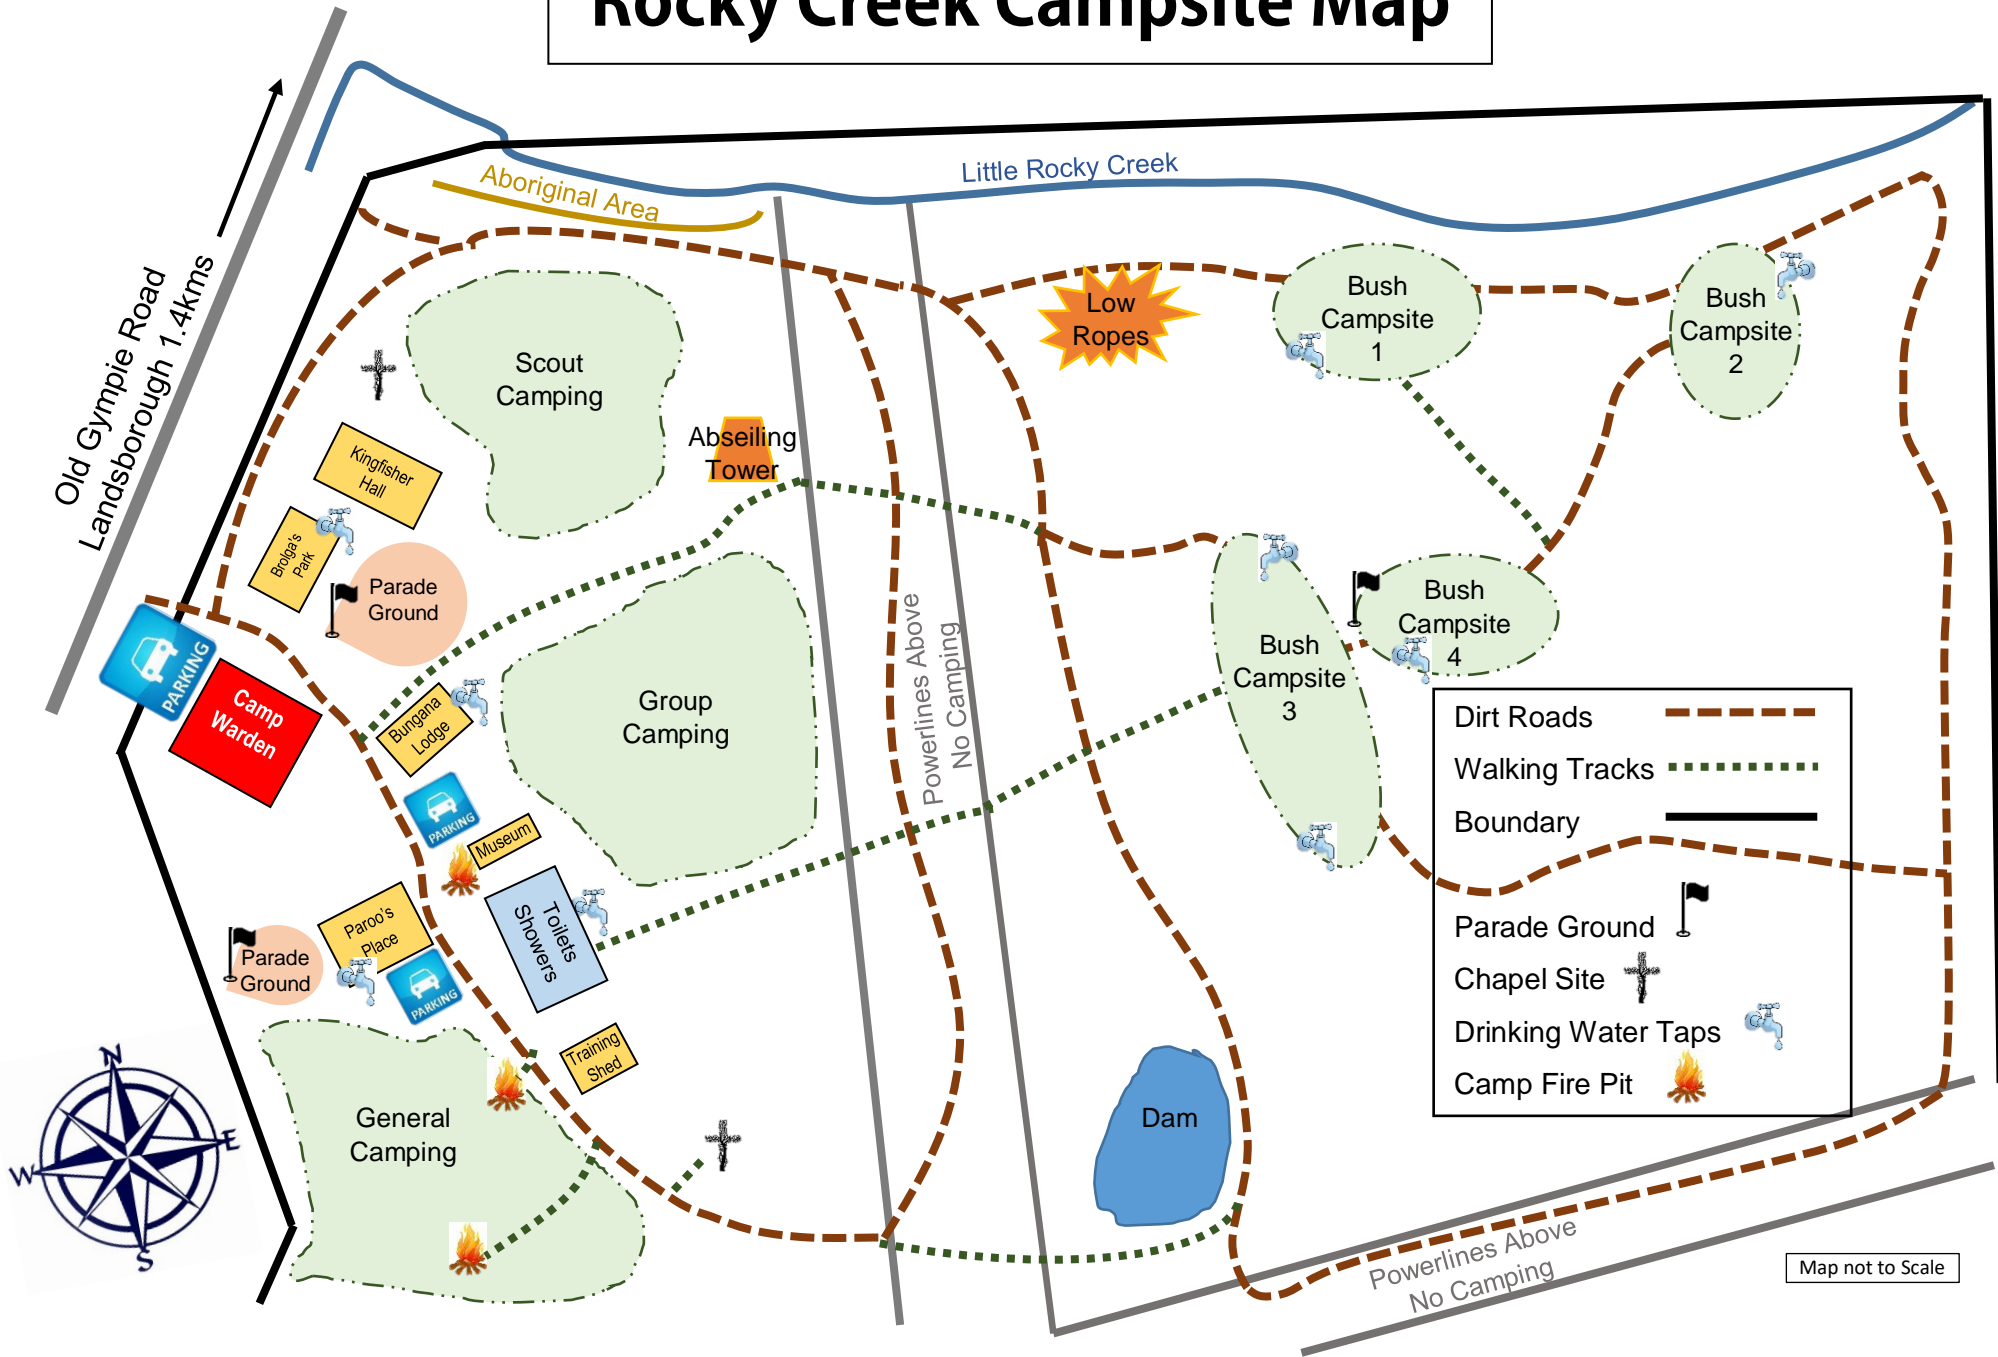

# Rocky Creek Campsite Map

Old Gympie Road  
Landsborough 1.4kms

Aboriginal Area

Little Rocky Creek

Low Ropes

Bush Campsite 1

Bush Campsite 2

Scout Camping

Abseiling Tower

Kingfisher Hall

Broga's Park

Parade Ground

PARKING

Camp Warden

Bungana Lodge

PARKING

Museum

Group Camping

Powerlines Above  
No Camping

Bush Campsite 3

Bush Campsite 4

Parade Ground

Paro's Place

PARKING

Toilets

Training Shed

General Camping

Dam

**Legend**

- Dirt Roads
- Walking Tracks
- Boundary
- Parade Ground
- Chapel Site
- Drinking Water Taps
- Camp Fire Pit

Map not to Scale

Powerlines Above  
No Camping